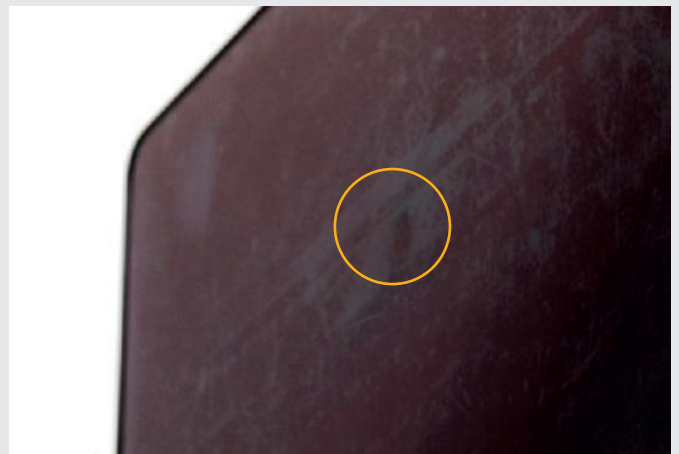

Display protective film damaged.