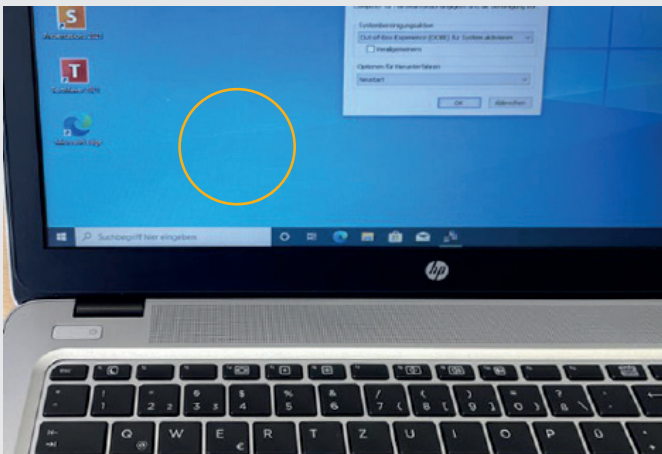

The bottom shows medium scratches.

Minor wear and tear on edges.

Minor keyboard imprint on display.

Medium keyboard imprint on display.

Medium wear and tear on touchpad.

Minor spots on display.

Medium dent on top cover.

Medium mark on the edge.

The bottom shows medium or strong scratches.

Many spots on display.

Medium, major keyboard imprints on display.

Major dents on housing.

Housing dented major.

Major marks on the corner.