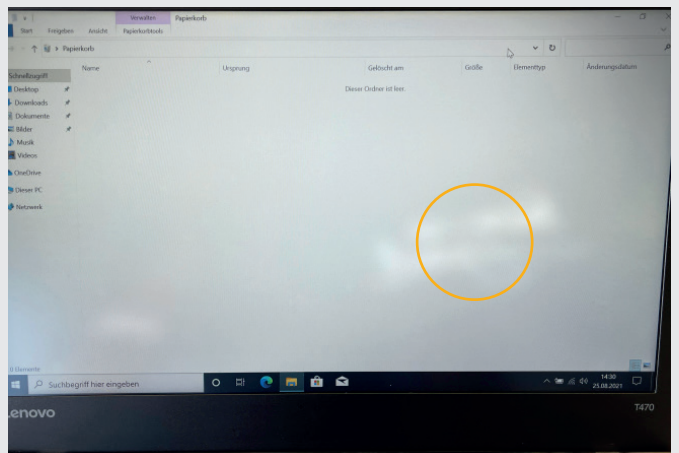

Bruises/Spots major.