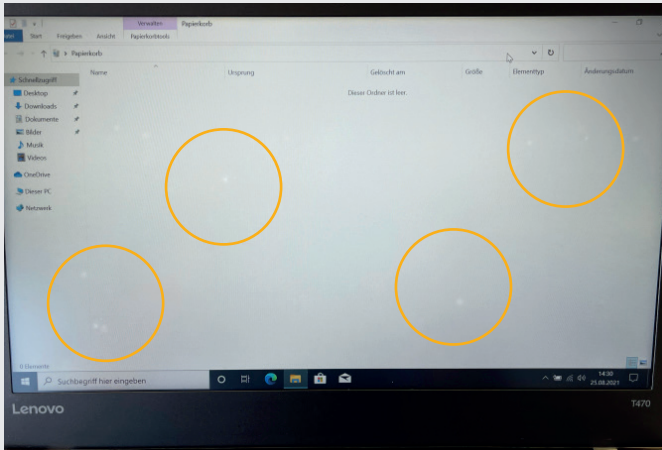

The bottom shows medium scratches.

Minor wear and tear on edges.

Minor keyboard imprint on display.

Medium keyboard imprint on display.

Medium wear and tear on touchpad.

Minor spots on display.

Medium dent on top cover.

Medium mark on the edge.

The bottom shows medium or strong scratches.

Many spots on display.

Medium, major keyboard imprints on display.

Major dents on housing.

Housing dented major.

Major marks on the corner.