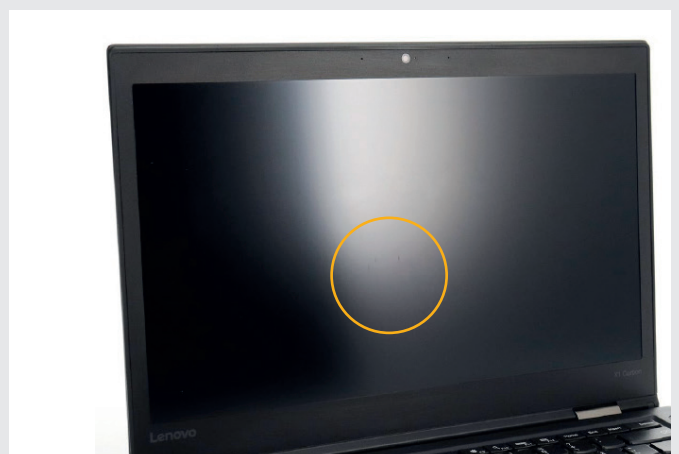

The display is free of scratches or spots.

The palmrest and keyboard shows no wear and tear.

The keyboard shows minor wear and tear.

The top cover shows minor wear and tear.

The palmrest shows minor scratches.

The bottom shows medium scratches.

Minor wear and tear on edges.

Minor keyboard imprint on display.

Medium keyboard imprint on display.

Medium wear and tear on touchpad.

Minor spots on display.

Medium dent on top cover.

Medium mark on the edge.

The bottom shows medium or strong scratches.

Many spots on display.

Medium, major keyboard imprints on display.

Major dents on housing.

Housing dented major.

Major marks on the corner.