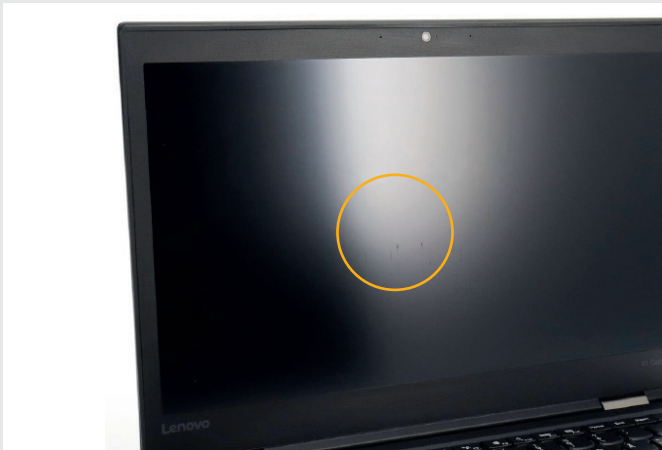

The display is free of scratches or spots.

The palmrest and keyboard shows no wear and tear.

The keyboard shows minor wear and tear.

The top cover shows minor wear and tear.

The palmrest shows minor scratches.

The bottom shows medium scratches.

Minor wear and tear on edges.

Minor keyboard imprint on display.

Medium keyboard imprint on display.

Medium wear and tear on touchpad.

Minor spots on display.

Medium dent on top cover.

Medium mark on the edge.

The bottom shows medium or strong scratches.

Many spots on display.

Medium, major keyboard imprints on display.

Major dents on housing.

Housing dented major.

Major marks on the corner.